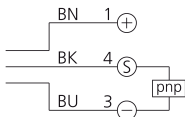

Anschlussschema Connection diagram

BN = Braun / brown
BK = Schwarz / black
BU = Blau / blue

Technische Daten (typ.)	Technical data (typ.)	+20 °C, 24 V DC
Betriebsspannung	Service voltage	10 ... 35 V DC
Ausgang	Output	pnp, 200 mA, NO
Eigenstromaufnahme	Internal power consumption	< 25 mA
Umgebungstemperatur	Ambient temperature	-25 ... +70 °C
Schutzart	Protection class	IP 67

Sicherheitshinweise

Diese Geräte sind nicht zulässig für Sicherheitsanwendungen, insbesondere bei denen die Sicherheit von Personen von der Gerätefunktion abhängig ist. Der Einsatz der Geräte muss durch Fachpersonal erfolgen. Reparatur nur durch di-soric.

Safety instructions

The Instruments are not to be used for safety applications, in particular applications in which safety of persons depends on proper operation of the instruments. These instruments shall exclusively be used by qualified personnel. Repair only by di-soric.

www.di-soric.de

di-soric

Industrie-electronic GmbH & Co. KG
Steinbeisstraße 6
DE-73660 Urbach
Telefon: +49 (0) 71 81 / 98 79 - 0
Telefax: +49 (0) 71 81 / 98 79 - 179
E-Mail: info@di-soric.de
Internet: www.di-soric.de

IND. CONT. EQ.
29W7
Enclosure Type 4x
(indoor use only), 12, 13

Stand 06/09, Änderungen vorbehalten
State of the art 06/09, subject to modifications